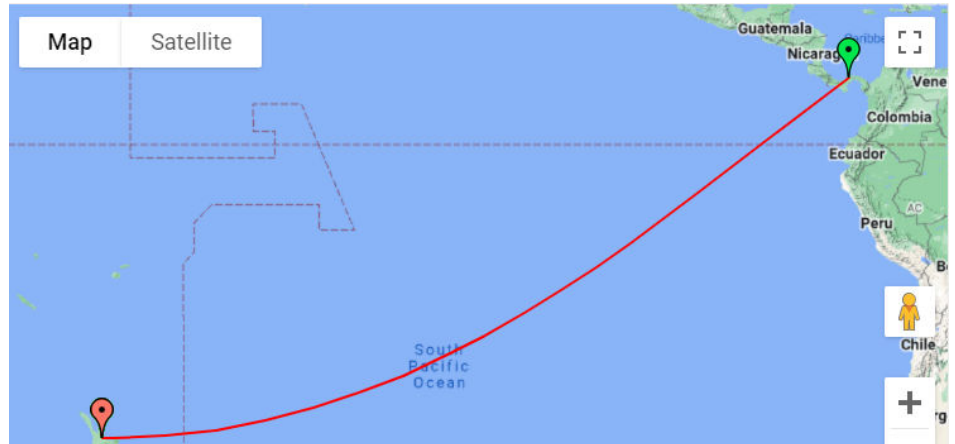

Product Features

TECHNICAL SPECIFICATIONS

Power:

Lithium ION battery pack, rechargeable with power adaptor.

Battery Life:

Up to one year, contingent on the frequency of updates.

Operating Temperature:

-4°F to 140°F (battery operating range)

Accelerometer:

+/- 16g on the X,Y and Z axis lines. Samples 400 times per second.

Temperature Sensor:

-4°F to 140°F

Barometer:

300-1100 hPa

GPS:

Position accuracy 5m CEP

Connectivity:

4g Modem

Memory:

Save up to 25,000 events while communication is out of range. Saved data downloaded at reconnect.

Light Sensor:

Tamper protection in real time.

Physical:

6.9”L x 1.6”W x 1.4”H
0.44 lbs. w/ battery
IP66 rating for case

Optional:

Metal mounting plate and magnetic mount plate.

Certification:

CE

- Accurate Sensors and Technology
  - Accelerometer
  - Temperature Sensor
  - Barometer
  - Light Sensor
  - GPS Positioning
  - Cellular 4g Modem
  - Battery Level Indicator
  - Cloud Based Data Access
- Records X, Y and Z axis – samples 400 times per second.
- Impact duration measurements.
- Cellular service for real time data access from device.
- Long life rechargeable battery.
- Secure cloud based portal to review and download tracking data.
- GPS positioning for pin-point location of assets.
- High durability and re-usable device.

Cloud Based Environment

Tracking: Provides real-time details about your shipment