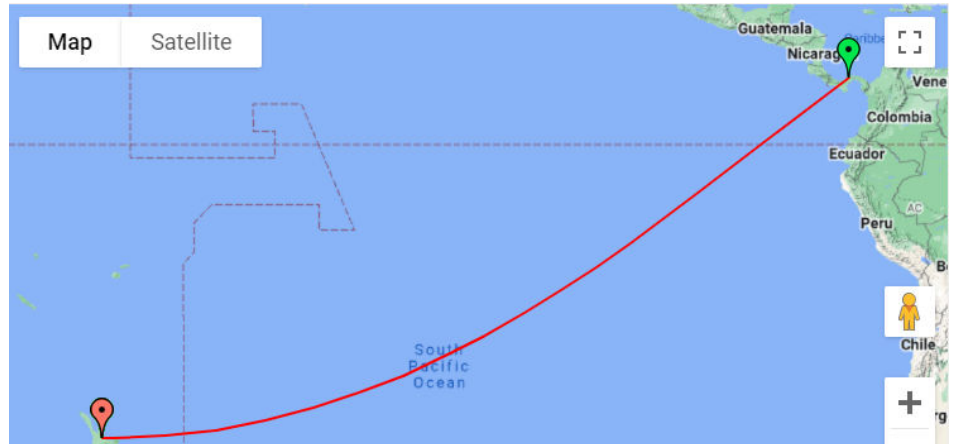

Product Features

TECHNICAL SPECIFICATIONS

Power:

Lithium ION battery pack, rechargeable with power adaptor.

Battery Life:

Up to one year, contingent on the frequency of updates.

Operating Temperature:

-4°F to 140°F (battery operating range)

Accelerometer:

+/- 16g on the X,Y and Z axis lines. Samples 400 times per second.

Temperature Sensor:

-4°F to 140°F

Barometer:

300-1100 hPa

GPS:

Position accuracy 5m CEP

Connectivity:

4g Modem

Memory:

Save up to 25,000 events while communication is out of range. Saved data downloaded at reconnect.

Light Sensor:

Tamper protection in real time.

Physical:

6.9”L x 1.6”W x 1.4”H
0.44 lbs. w/ battery
IP66 rating for case

Optional:

Metal mounting plate and magnetic mount plate.

Certification:

CE

- Accurate Sensors and Technology
  - Accelerometer
  - Temperature Sensor
  - Barometer
  - Light Sensor
  - GPS Positioning
  - Cellular 4g Modem
  - Battery Level Indicator
  - Cloud Based Data Access
- Records X, Y and Z axis – samples 400 times per second.
- Impact duration measurements.
- Cellular service for real time data access from device.
- Long life rechargeable battery.
- Secure cloud based portal to review and download tracking data.
- GPS positioning for pin-point location of assets.
- High durability and re-usable device.

Cloud Based Environment

Tracking: Provides real-time details about your shipment