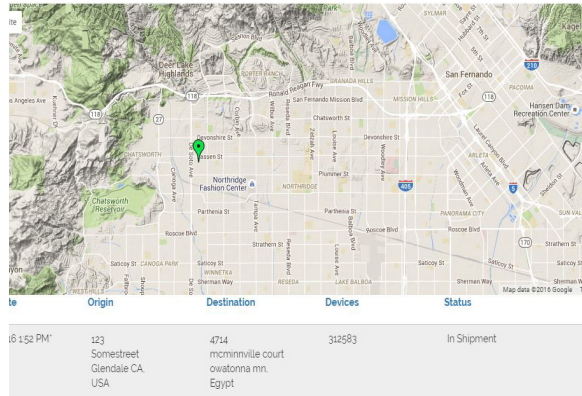

REAL TIME COMMUNICATION - Everything you want to know about your shipment, in real time* by text and email.

What do you want to know....

- Current location?
- Impact or possible damage alert?
- Temperature range anomaly alert?
- Unauthorized or premature opening alert?
- Deviation from planned route?

SmartShip Live™ is a compact GPS enabled smart device with cellular activated communications and sensors AND a super long battery life.

- Web based real time GPS, for tracking and location history
- Built in accelerometer records impacts up to 24g with definable alert levels
- Temperature sensor with definable alert levels
- Light sensor in covert use, to detect opening / tampering of boxed or contained goods, real time alert with location
- Geocoding settings with alerts for deviation
- SmartShip Live™ is fully reusable with a long operational life