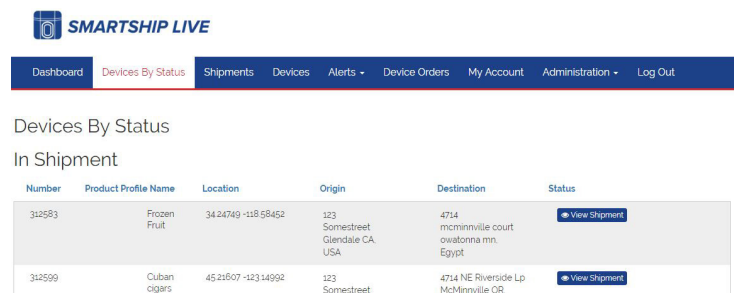

REAL TIME COMMUNICATION - Everything you want to know about your shipment, in real time* by text and email.

What do you want to know....

- Current location?
- Impact or possible damage alert?
- Temperature range anomaly alert?
- Unauthorized or premature opening alert?
- Deviation from planned route?

SmartShip Live™ is a compact GPS enabled smart device with cellular activated communications and sensors AND a super long battery life.

- Web based real time GPS, for tracking and location history
- Built in accelerometer records impacts up to 24g with definable alert levels
- Temperature sensor with definable alert levels
- Light sensor in covert use, to detect opening / tampering of boxed or contained goods, real time alert with location
- Geocoding settings with alerts for deviation
- SmartShip Live™ is fully reusable with a long operational life