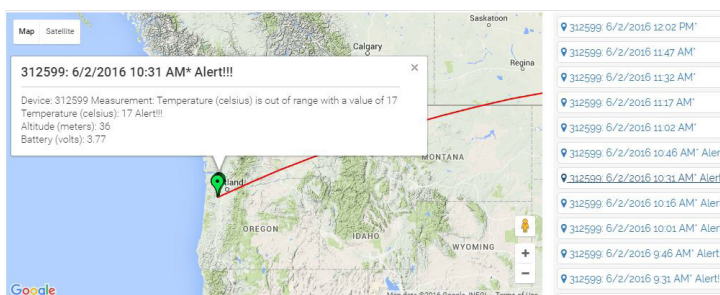

REAL TIME COMMUNICATION - Everything you want to know about your shipment, in real time* by text and email.

What do you want to know....

- Current location?
- Impact or possible damage alert?
- Temperature range anomaly alert?
- Unauthorized or premature opening alert?
- Deviation from planned route?

SmartShip Live™ is a compact GPS enabled smart device with cellular activated communications and sensors AND a super long battery life.

- Web based real time GPS, for tracking and location history
- Built in accelerometer records impacts up to 24g with definable alert levels
- Temperature sensor with definable alert levels
- Light sensor in covert use, to detect opening / tampering of boxed or contained goods, real time alert with location
- Geocoding settings with alerts for deviation
- SmartShip Live™ is fully reusable with a long operational life

Built in flash memory records events when device has no cellular signal and immediately transmits on resumption of signal with history log.

View all devices by status at any time.

*Real time communication with unlimited data and web access require monthly subscription.